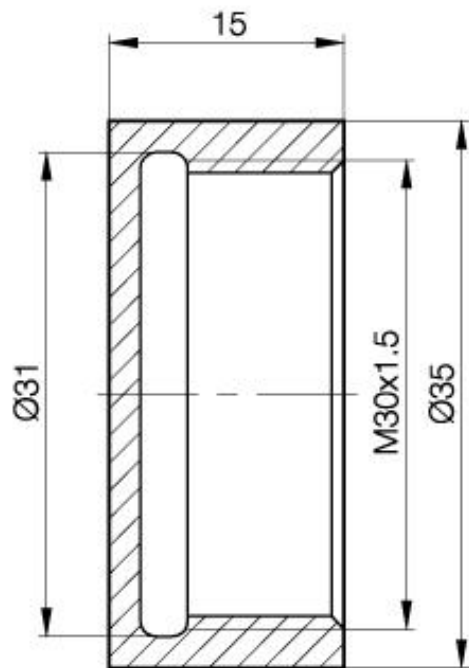

Accessories: Mounting unit BES 30-SM-2

PX0760

Common Data

Version
Usable with

Cover nut
Cover nut for Sensors M30x1,5

Mechanical Data

Measurements WxHxD or Dia x D
Material

Ø35 x1 5
Delrin